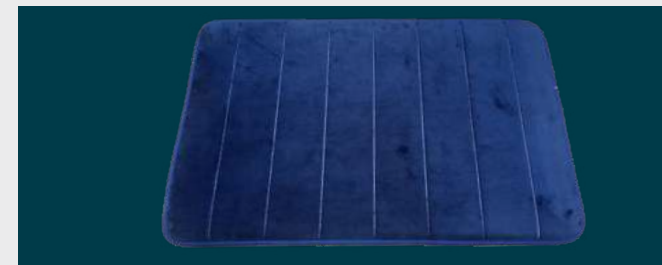

Bath Mats

These absorbent mats keep your bathroom dry and your feet cozy. With chic, timeless patterns, they add a touch of sophistication to any hotel bathroom.

■ Absorbent
■ Durable
■ Soft Feel