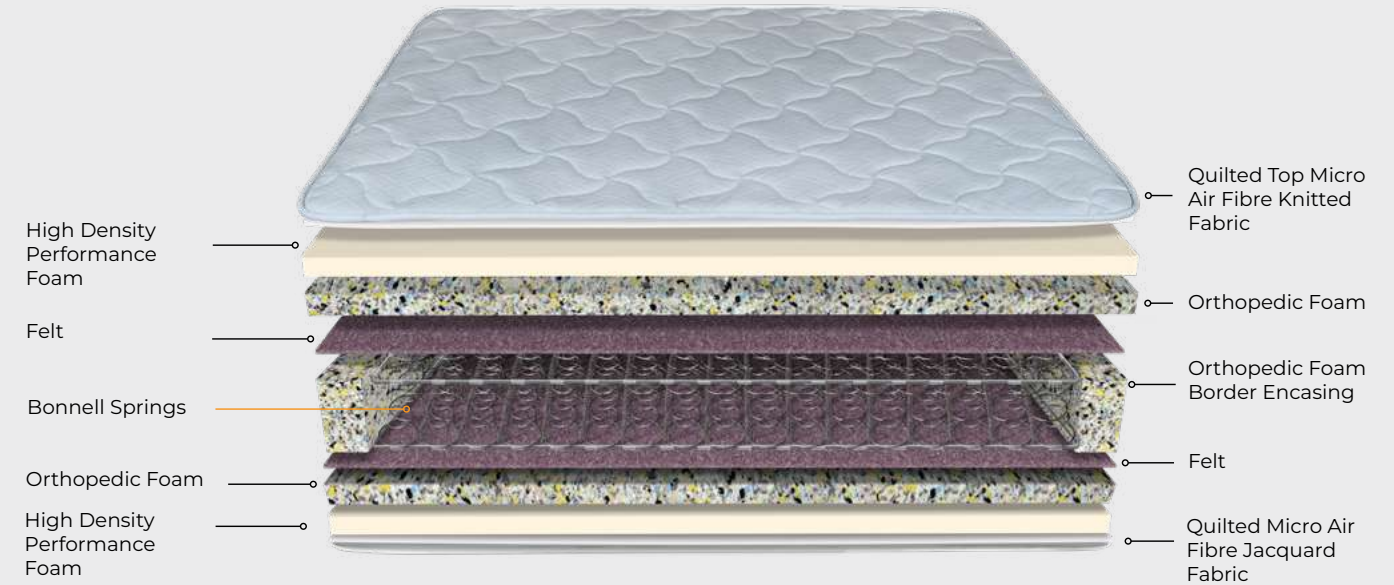

Signature Dream

- Minimal motion transfer
- Bonnell Tech Springs
- Medium Firm Feel
- 5 Year Warranty
- Fire Retardant Fabric
- Personalized Embroidery

Available sizes

Size (inches)	Size (cm)	Size (feet)	Thickness (inches)	Thickness (cm)
74 x 36	188 x 90	6 x 3	10	29
74 x 48	188 x 120	6 x 4		
74 x 54	188 x 120	6 x 4½		
74 x 60	188 x 150	6 x 5		
74 x 72	188 x 180	6 x 6