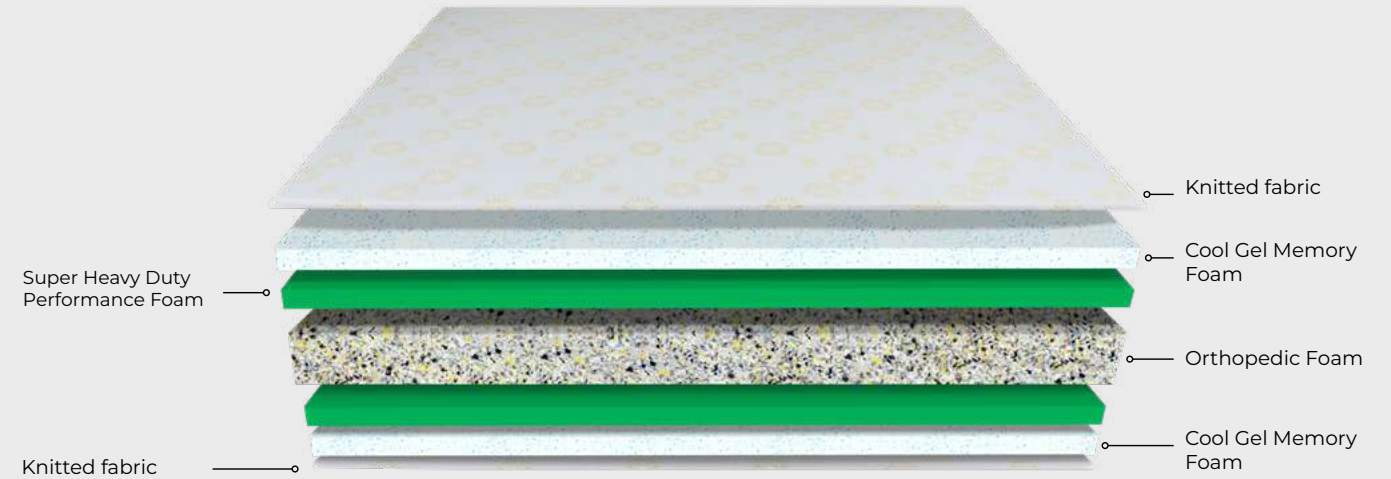

Memory Foam Mattress

- Minimal Transfer Movement
- Memory Foam Cool Gel Layer
- Contoured Sleep
- Pressure Point Relief
- Medium Firm Feel
- Personalized Embroidery

Available sizes

Size (inches)	Size (cm)	Size (feet)	Thickness (inches)	Thickness (cm)
74 x 36	188 x 90	6 x 3	8 - 10 - 12	20 - 25 - 30
74 x 42	188 x 107	6 x 3½		
74 x 48	188 x 120	6 x 4		
74 x 54	188 x 120	6 x 4½		
74 x 60	188 x 150	6 x 5		
74 x 72	188 x 183	6 x 6